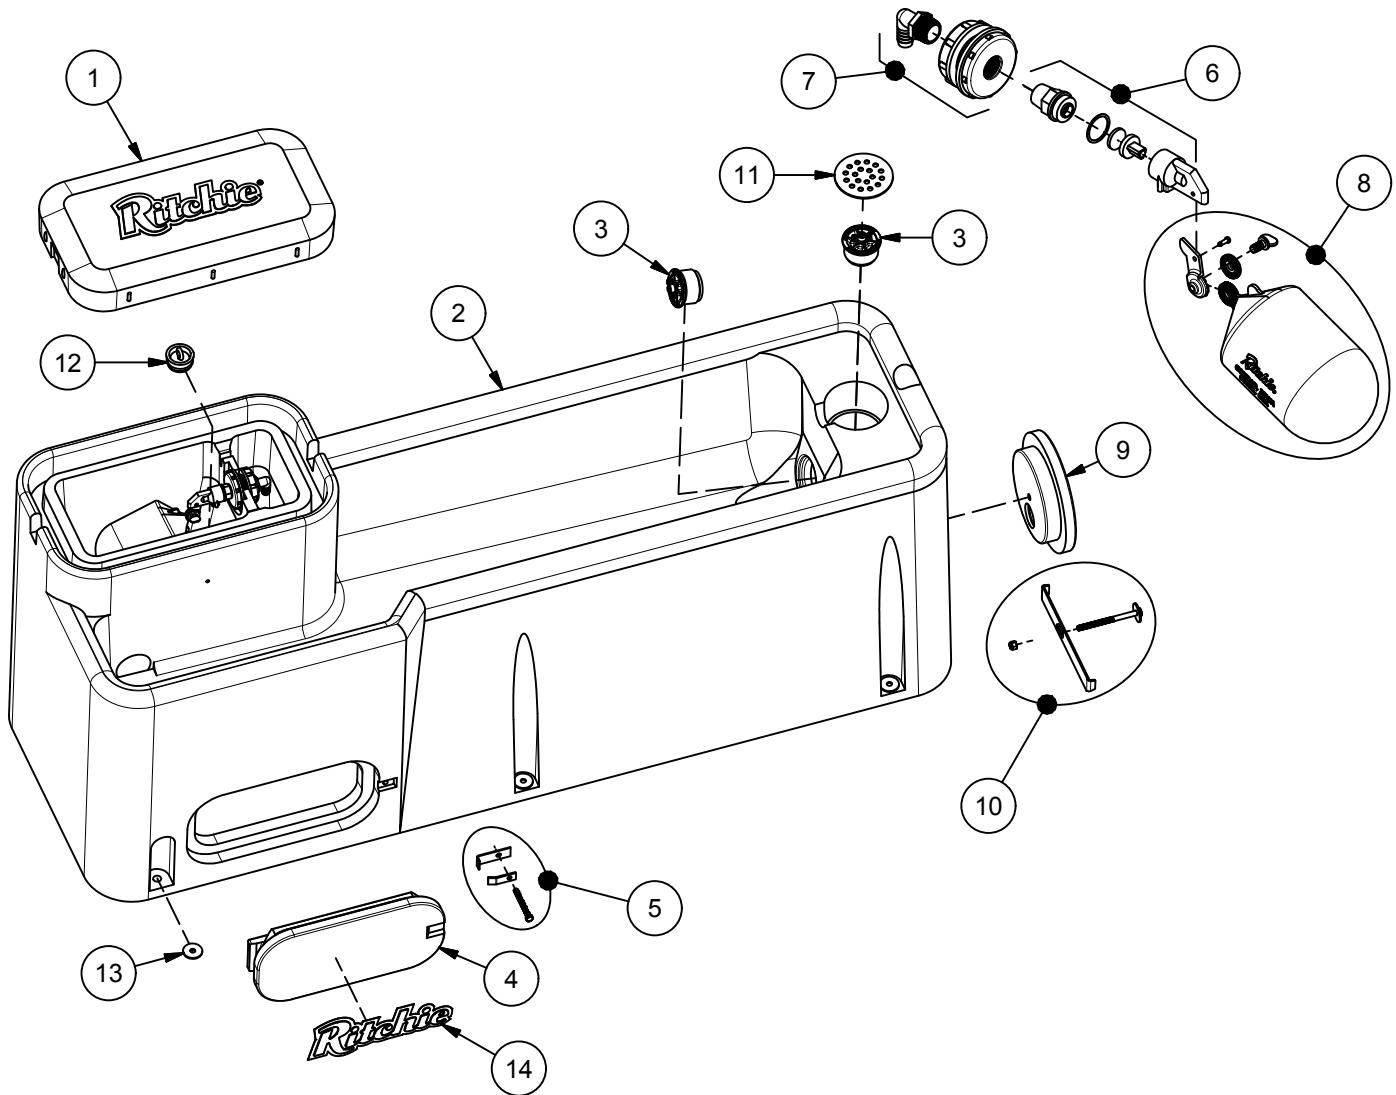

WaterMaster 600

Part # 18171

Item	Part #	Description	Qty	Item	Part #	Description	Qty
1	18189	WaterMaster 600 Cover	1	12	18219	Plug #11 pkg	1 pkg
2	18191	WaterMaster 600 Base	1	13	18318	Bolt Down Washer (4/pkg)	2 pkg
3	18470	Drain Plug Ritchie 3"	2 pkg	14	18653	Ritchie Decal 12" (1/pkg)	1 pkg
4	16621	Access Panel 6"x14"	1				
5	18147	Access Panel Hardware pkg	1 pkg	NS	14866	Seal Foam 10' Roll	2
6	11101	Red Valve 3/4" Male pkg	1 pkg	NS	18632	Cap for Trainer Hole	1 pkg
7	16898	Bulkhead with Elbow	1	NS	17173	Adapter 3" PVC	1
8	18314	Float with Hardware pkg	1 pkg	NS	15931	Hose Clamp 1" SS (5/pkg)	1 pkg
	18313	Hardware for Float pkg	1 pkg	NS	18614	Adapter 3/4" x 5/8" HB	1 pkg
9	16472	Access Panel Round	1	NS	18192	WM 600 Accessory pkg	1 pkg
10	18203	Access Panel Rnd Hardware pkg	1 pkg	NS	16733	Constant Flow pkg - Optional	1 pkg
11	17194	Strainer	1	NS	18624	Adapter - Opt. Non-potable	1 pkg