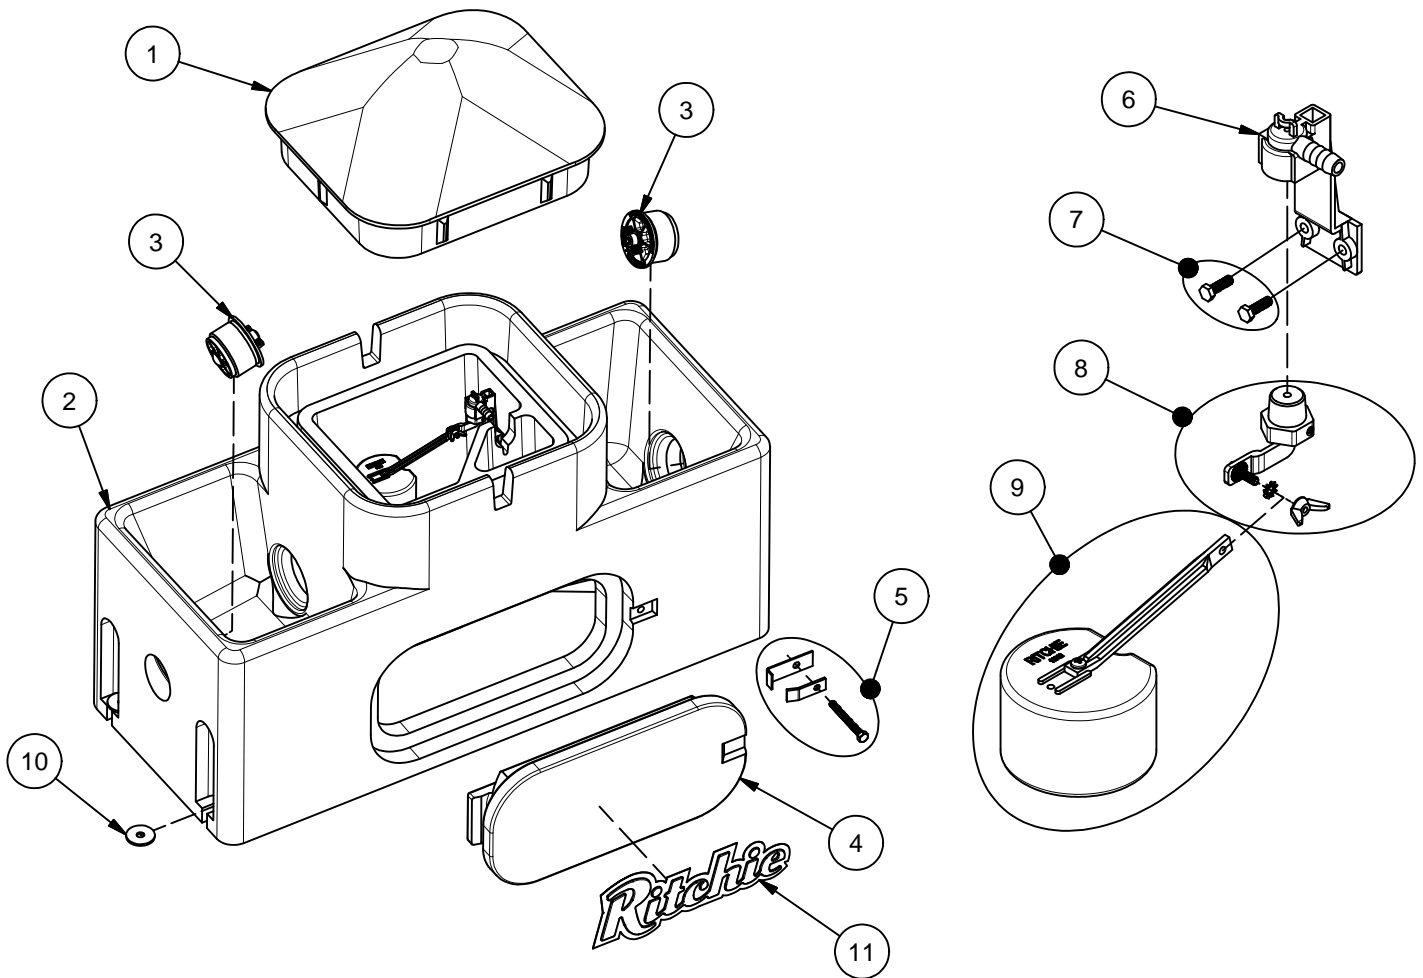

WaterMatic 150S

Part # 18222

Item	Part #	Description	Qty	Item	Part #	Description	Qty
1	18223	WaterMatic 150S Cover	1	9	12836	Float with Long Arm pkg	1 pkg
2	18224	WaterMatic 150S Base	1	10	18318	Bolt Down Washer (4/pkg)	1 pkg
3	18470	Drain Plug Ritchie 3"	2 pkg	11	18653	Ritchie Label 12" (1/pkg)	1 pkg
4	16621	Access Panel 6"x14"	1	NS	14866	Seal Foam 10' Roll	2
5	18147	Access Panel Hardware pkg	1 pkg	NS	15930	Hose Clamp 7/8" SS (5/pkg)	1 pkg
6	11515	Valve Bracket w/ screw pkg	1 pkg	NS	18613	Adapter 1/2" x 3/8" HB	1 pkg
7	18066	Screw Valve Mount (6/pkg)	1 pkg	NS	18187	WMatic 150/150S Accessory pkg	1 pkg
8	12575	Red Valve 1/2" pkg	1 pkg				