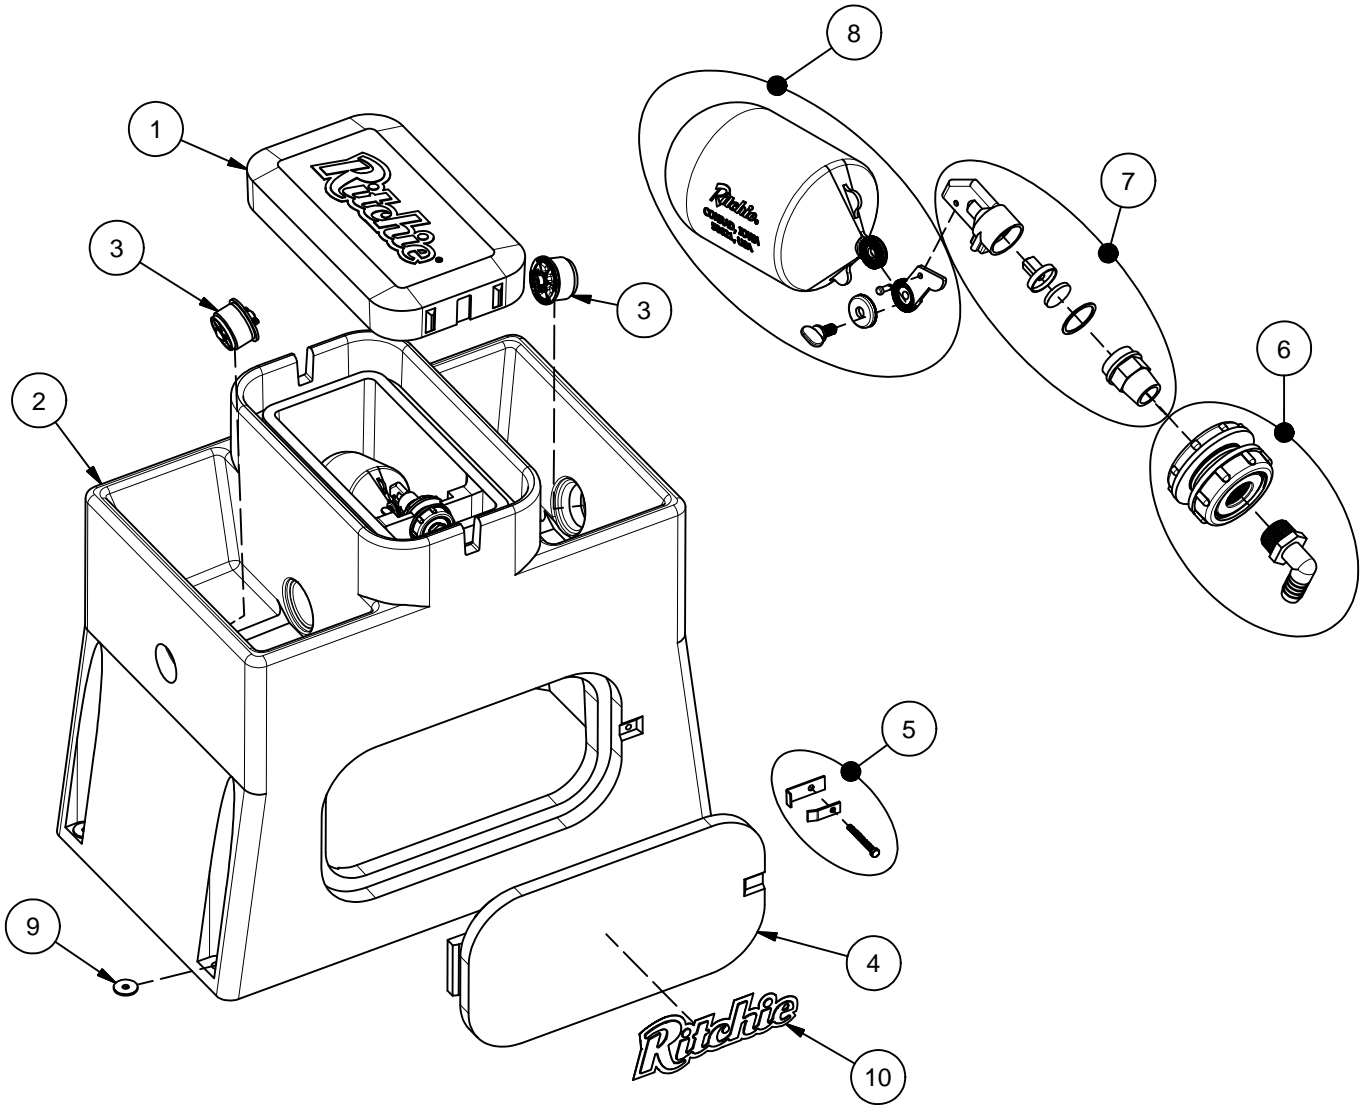

WaterMatic 300

Part # 18050

Item	Part #	Description	Qty	Item	Part #	Description	Qty
1	18048	WaterMatic 300 Cover	1	9	18318	Bolt Down Washer (4/pkg)	2 pkg
2	18049	WaterMatic 300 Base	1	10	18653	Ritchie Label 12" (1/pkg)	1 pkg
3	18470	Drain Plug Ritchie 3"	2 pkg				
4	16562	Access Panel 10"x20"	1	NS	14866	Seal Foam 10' Roll	2
5	18147	Access Panel Hardware pkg	1 pkg	NS	15931	Hose Clamp 1" SS (5/pkg)	1 pkg
6	16898	Bulkhead with Elbow	1 pkg	NS	18614	Adapter 3/4" x 5/8" HB	1 pkg
7	11101	Red Valve 3/4" Male pkg	1 pkg	NS	18096	WMatic 300 Accessory pkg	1 pkg
8	18314	Float with Hardware pkg	1 pkg				
	18313	Hardware for Float pkg	1 pkg				